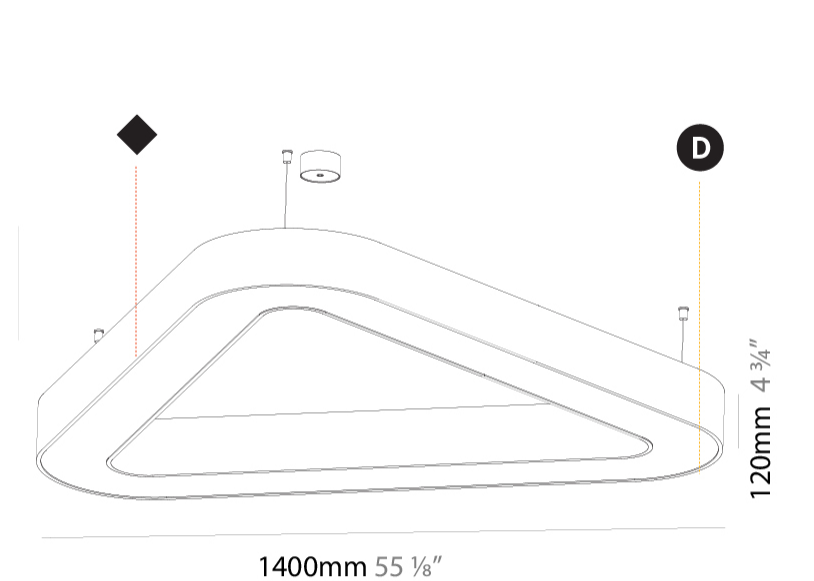

GENERAL

Series: Glorious
Subseries: Glorious Victory
Brand: Prolicht
Division: Architectural
Mounting Type: Suspension
Mounting Location: Ceiling
Subcategory: Ambient

PHYSICAL

Shape: Abstract
Length (mm): 1400
Length (in): 55 1/8
Width (mm): 1400
Width (in): 55 1/8
Height (mm): 120
Height (in): 4 3/4
Max. Overall Height (mm): 2120
Max. Overall Height (in): 83 7/16
Light Distribution: Direct
Weight (kg): 13.892
Weight (lbs): 30.56
Diffuser: PMMA - Opal or Micro-Prism
Fixture Finish: SSR / BKV / CWI / CRY / HAB / UFT / ITA / RUA / FTG / MYG / LOD / PUS / FRO / FUP / KIA / POP / BLS / SPG / MEY / GOH / GUM / CHC / COM / ABZ / JAG / OBR / MOS / ROR
Fixture Material: Aluminum

ELECTRICAL

Lamp Type: LED (Zhaga Standard)
Input Wattage (W): 60
Total Output Wattage (W): 48 / 38.4 (3500K)
Dimming: Non-Dimming / Phase Dimming (120Vac only) / 0-10V Dimming
Driver Included: Yes
Driver Location: Integrated
Driver Type: Constant Current - 120 / 277Vac
Driver Class: Class 2
Input Voltage (V): 120 - 277
Constant Current (MA): 350 / 1200 (3500K)

LED

Color Temperature (°K): 3000 / 3500 / 4000
Max. Delivered Lumen (lm): 5540 / 5733 / 5850
CRI: >80 CRI
Efficiency (%): 0.65
Lamp Life (hrs): 50000

OPTICAL

RATINGS AND CERTIFICATIONS

Certified By: Certified for North American Standards
IP rating: IP20