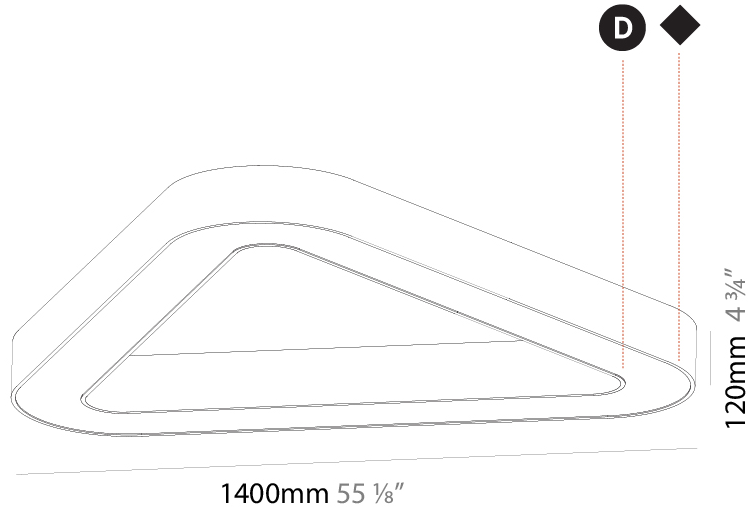

GENERAL

Series: Glorious
Subseries: Glorious Victory
Brand: Prolight
Division: Architectural
Mounting Type: Surface
Mounting Location: Ceiling
Subcategory: Ambient

PHYSICAL

Shape: Abstract
Length (mm): 1400
Length (in): 55 1/8
Width (mm): 1400
Width (in): 55 1/8
Height (mm): 120
Height (in): 4 3/4
Light Distribution: Direct
Weight (kg): 15.2
Weight (lbs): 33.51
Diffuser: PMMA - Opal or Micro-Prism
Fixture Finish: SSR / BKV / CWI / CRY / HAB / UFT / ITA / RUA / FTG / MYG / LOD / PUS / FRO / FUP / KIA / POP / BLS / SPG / MEY / GOH / GUM / CHC / COM / ABZ / JAG / OBR / MOS / ROR
Fixture Material: Aluminum

ELECTRICAL

Lamp Type: LED (Zhaga Standard)
Input Wattage (W): 60
Total Output Wattage (W): 48 / 38.4 (3500K)
Dimming: Non-Dimming / Phase Dimming (120Vac only) / 0-10V Dimming
Driver Included: Yes
Driver Location: Integrated
Driver Type: Constant Current - 120 / 277Vac
Driver Class: Class 2
Input Voltage (V): 120 - 277
Constant Current (MA): 350 / 1200 (3500K)

LED

Color Temperature (°K): 3000 / 3500 / 4000
Max. Delivered Lumen (lm): 5540 / 5733 / 5850
CRI: >80 CRI
Efficiency (%): 65
Lamp Life (hrs): 50000

OPTICAL

RATINGS AND CERTIFICATIONS

Certified By: Certified for North American Standards
IP rating: IP20